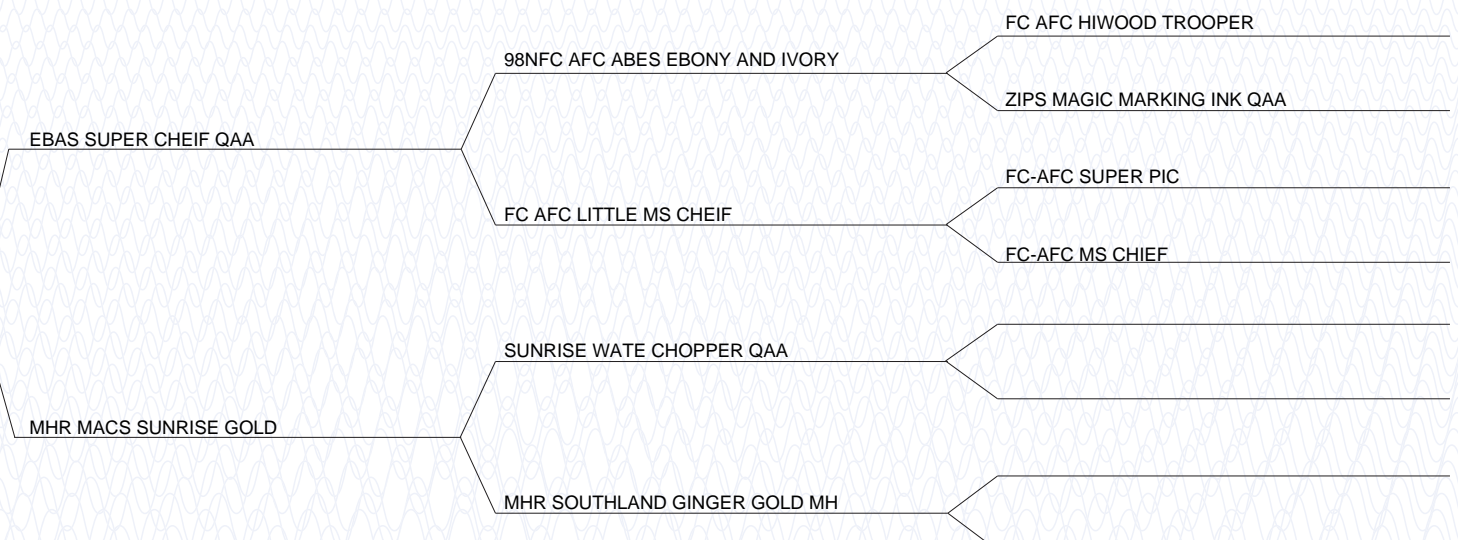

PEDIGREE

GMPR MURPHY'S KIERA OF TGK JH

Labrador Retriever
Female

APR SAUK RIVER STORM'S PHOENIX

MHR MURPHYS MAGNUM OF WALNUT CREEK

FC AFC HIWOOD TROOPER

ZIPS MAGIC MARKING INK QAA

FC-AFC SUPER PIC

FC-AFC MS CHIEF