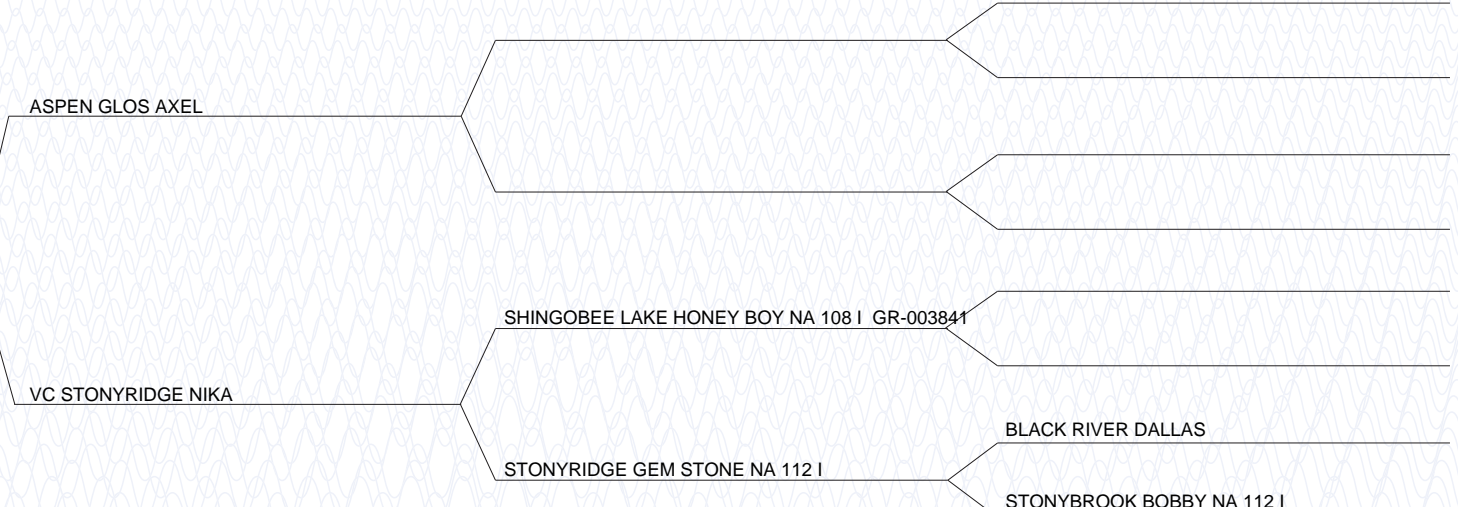

PEDIGREE

STONYRIDGE VIEW POINT

Wirehaired Pointing Griffon
Male

STONTRIDGE MAGNUM

STONYRIDGE RAIN STORM

ASPEN GLOS AXEL

VC STONYRIDGE NIKA

SHINGOBEE LAKE HONEY BOY NA 108 I GR-003841

STONYRIDGE GEM STONE NA 112 I

BLACK RIVER DALLAS

STONYBROOK BOBBY NA 112 I